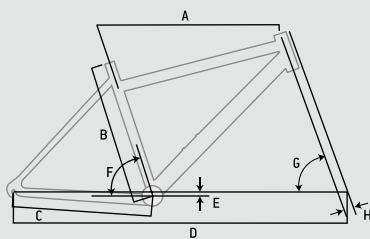

OPTIMUS

WHEEL 700C

SPEED 24

trekking off road

1. FRAME TREKKING, AL7005-T4/T6, 42/46/50/54/58cm
   FORK RST NEON PLS-ML, 60mm, MECHANICAL LOCK OUT
   TRANSMISSION SHIMANO ACERA / ALTUS, RD-M390, SHIMANO FC-M311
   BRAKES SHIMANO BR-M395 HYDRAULIC DISC BRAKES, CENTER-LOCK
   160/160mm ROTORS
   COLOR OPTIONS SATIN TITANIUM, SATIN BLACK, SATIN METALLIC GREY

FRAME GEOMETRY CHART					
FRAME SIZE	42	46	50	54	58
A TOP TUBE	580	580	590	600	615
B SEAT TUBE	420	460	500	540	580
C REAR CENTER	450	450	450	450	450
D WHEEL BASE	1084	1084	1095	1105	1121
E B.B. DROP	50	50	50	50	50
F SEAT ANGLE	73°	73°	73°	73°	73°
G HEAD ANGLE	70°30'	70°30'	70°30'	70°30'	70°30'
H OFFSET	45	45	45	45	45

MEGISTO disc

WHEEL 700C

SPEED 24

trekking off road

1. FRAME TREKKING, AL7005-T4/T6, 42/46/50/54/58cm
   FORK RST NEON PLS-ML, 60mm, MECHANICAL LOCK OUT
   TRANSMISSION SHIMANO ACERA / ALTUS, RD-M390, SHIMANO FC-M171
   BRAKES SHIMANO BR-M375 MECHANICAL DISC BRAKES
   160/160mm ROTORS
   COLOR SATIN ANTHRACITE / RED