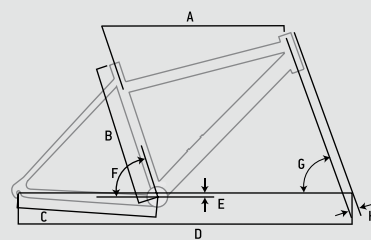

TESTEK

WHEEL 26"

SPEED 21

sport touring

FRAME TREKKING, AL6061-T4/T6, M: 42/47/53cm - L: 42/47cm - W: 40/45cm
FORK RST CAPA-T, 80mm, ADJ. PRELOAD
TRANSMISSION SHIMANO, RD-TX35, SHIMANO FC-M171,
BRAKES MIRANDA V-BRAKES

COLORS SATIN TITANIUM (M & L),
SATIN ANTHRACITE (W)