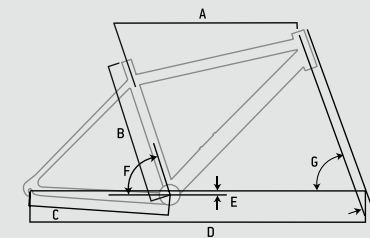

FRAME GEOMETRY CHART

FRAME SIZE	40	45	50	55	60
A TOP TUBE	514	535	555	585	605
B SEAT TUBE	400	450	500	550	600
C REAR CENTER	405	405	405	405	405
D WHEEL BASE	975	976	983	999	1018
E B.B. DROP	69	69	69	69	69
F SEAT ANGLE	74°30'	74°	73°30'	73°	73°
G HEAD ANGLE	71°	72°	73°	74°	74°
H OFFSET	50	43	43	43	43

road

road