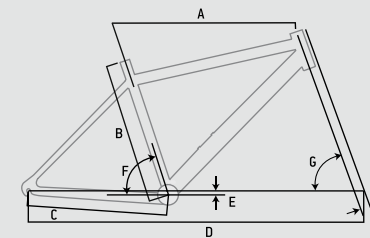

FRAME GEOMETRY CHART				
FRAME SIZE	440	480	520	560
A TOP TUBE	530	547	570	590
B SEAT TUBE	440	480	520	560
C REAR CENTER	408	408	408	408
D WHEEL BASE	976	985	999	1008
E B.B. DROP	68	68	68	68
F SEAT ANGLE	74°	73°30'	73°	72°30'
G HEAD ANGLE	72°	72°30'	73°	73°30'
H OFFSET	45	45	45	45

road

road