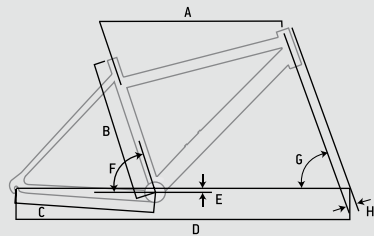

COLOR

WHITE / BLACK / BLUE

FRAME GEOMETRY CHART

FRAME SIZE	38	43	48	53
A TOP TUBE	550	580	600	615
B SEAT TUBE	380	430	480	530
C REAR CENTER	425	425	425	425
D WHEEL BASE	1041	1071	1092	1108
E B.B. DROP	35	35	35	35
F SEAT ANGLE	73°	73°	73°	73°
G HEAD ANGLE	69°30'	69°30'	69°30'	69°30'
H OFFSET	40	40	40	40

Technical Specifications subject to change

TRAXER

WHEEL 26"

SPEED 30

- FRAME HARDTAIL AL7005-T4/T6, TAPERED HEAD TUBE, 41/46/51/56cm
 FORK FOX 32 FLOAT 26 EVOLUTION CTD, 100mm
 TRANSMISSION SHIMANO XT / SLX / DEORE, RD-M781, SHIMANO FC-M590
 BRAKES SHIMANO DEORE BR-M596 HYDRAULIC DISC BRAKES, CENTER-LOCK
 180/160mm ROTORS
 COLOR SATIN BLACK

FRAME GEOMETRY CHART				
FRAME SIZE	41	46	51	56
A TOP TUBE	555	578	589	610
B SEAT TUBE	415	465	515	565
C REAR CENTER	425	425	425	425
D WHEEL BASE	1043	1062	1068	1089
E B.B. DROP	38	38	38	38
F SEAT ANGLE	74°	73°30'	73°30'	73°30'
G HEAD ANGLE	70°30'	70°30'	71°	71°
H OFFSET	39	39	39	39