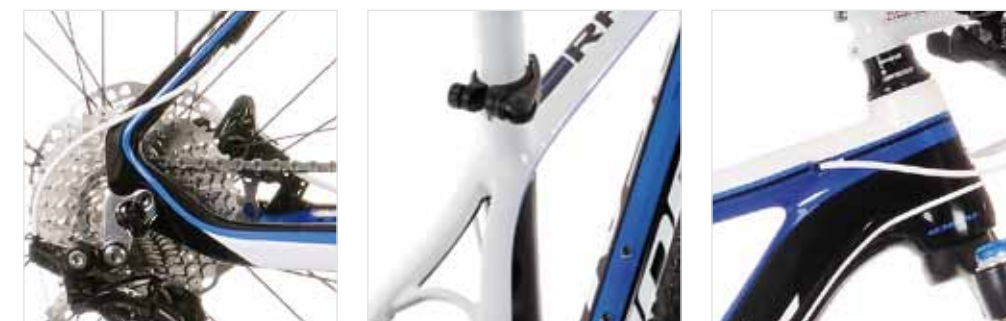

RACE PRO 29

WHEEL 29"

SPEED 30

FRAME

UD-CARBON,
38/43/48/53cm,
1150gr

FORK

FOX 32 Float 29
Evolution CTD,
100mm,
15mm axle

GEARS

SHIMANO
XT / Deore

BRAKES

SHIMANO DEORE
HYDRAULIC

COLOR

WHITE / BLACK / BLUE

FRAME GEOMETRY CHART

FRAME SIZE	39	43	48	53
A TOP TUBE	575	595	615	630
B SEAT TUBE	390	430	480	530
C REAR CENTER	445	445	445	445
D WHEEL BASE	1087	1107	1122	1137
E B.B. DROP	65	65	65	65
F SEAT ANGLE	68°	68°	68°	68°
G HEAD ANGLE	69°30'	69°30'	70°	70°
H OFFSET	44	44	44	44

Technical Specifications subject to change