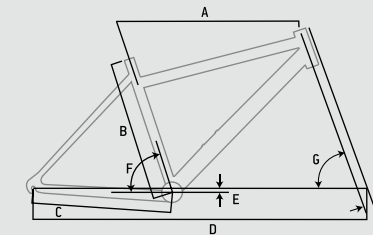

PRO RIDER 29

WHEEL 29"

SPEED 24

1. FRAME HARDTAIL, AL7005-T4/T6, 40/44/48/52/56cm
   FORK RST BLAZE-ML, 100mm, MECHANICAL LOCK OUT
   TRANSMISSION SHIMANO ALTUS, RD-M280, SHIMANO FC-M171
   BRAKES SHIMANO BR-M375 MECHANICAL DISC BRAKES, CENTER-LOCK
   180/160mm ROTORS
   COLOR OPTIONS WHITE / LIME GREEN, WHITE / ORANGE