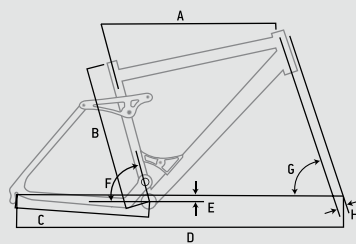

FRAME GEOMETRY CHART				
FRAME SIZE	40	44	49	53
A TOP TUBE	560	580	595	605
B SEAT TUBE	400	440	490	530
C REAR CENTER	430	430	430	430
D WHEEL BASE	1055	1075	1090	1101
E B.B. DROP	5	5	5	5
F SEAT ANGLE	72°30'	72°30'	72°30'	72°30'
G HEAD ANGLE	70°	70°	70°	70°
H OFFSET	38	38	38	38