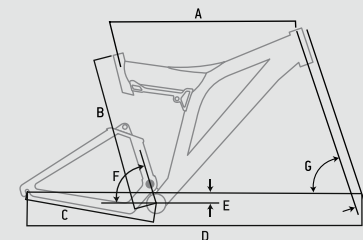

FRAME GEOMETRY CHART				
FRAME SIZE	42	47	52	57
A TOP TUBE	554	577	588	611
B SEAT TUBE	420	470	520	570
C REAR CENTER	425	425	425	425
D WHEEL BASE	1046	1069	1081	1104
E B.B. DROP	16	16	16	16
F SEAT ANGLE	73°30'	73°30'	73°30'	73°30'
G HEAD ANGLE	71°	71°	71°	71°
H OFFSET	45	45	45	45

full suspension

full suspension