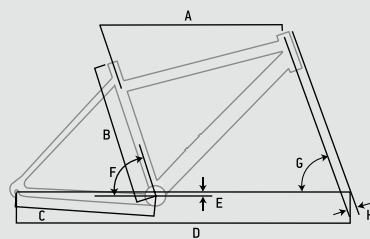

MOOVIC

WHEEL 700C

SPEED 21

trekking off road

FRAME TREKKING, AL6061-T4/T6, 42/47/53/58cm
FORK SUSPENSION 30mm
TRANSMISSION SHIMANO, RD-TX35, PROWHEEL FC
BRAKES MIRANDA ELEGANCE COLD FORGED V-BRAKES

COLOR OPTIONS SATIN ANTHRACITE / LIME YELLOW, WHITE, SATIN METALLIC GREY

FRAME GEOMETRY CHART					
FRAME SIZE	42	47	53	58	62
A TOP TUBE	575	581	589	597	604
B SEAT TUBE	420	470	530	580	620
C REAR CENTER	450	450	450	450	450
D WHEEL BASE	1073	1079	1087	1095	1103
E B.B. DROP	55	55	55	55	55
F SEAT ANGLE	73°	73°	73°	73°	73°
G HEAD ANGLE	71°	71°	71°	71°	71°
H OFFSET	45	45	45	45	45

MOOVIC L

WHEEL 700C

SPEED 21

trekking off road

FRAME TREKKING, AL6061-T4/T6, 40/46/53cm
FORK SUSPENSION 30mm
TRANSMISSION SHIMANO, RD-TX35, PROWHEEL FC
BRAKES MIRANDA ELEGANCE COLD FORGED V-BRAKES

COLOR OPTIONS LAVANDER, WHITE, SATIN METALLIC GREY