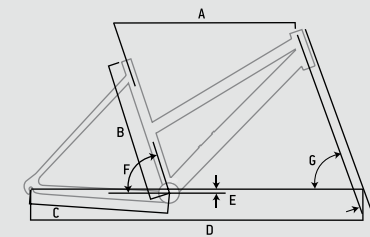

FRAME GEOMETRY CHART			
FRAME SIZE	38	41	46
A TOP TUBE	553	553	576
B SEAT TUBE	380	415	465
C REAR CENTER	425	425	425
D WHEEL BASE	1044	1044	1061
E B.B. DROP	38	38	38
F SEAT ANGLE	74°	74°	73°30'
G HEAD ANGLE	70°30'	70°30'	70°30'
H OFFSET	39	39	39

mountain 26"