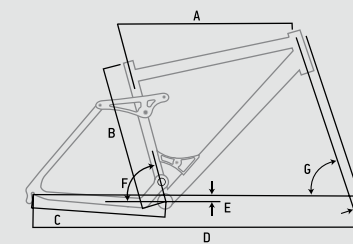

FRAME GEOMETRY CHART				
FRAME SIZE	40	44	49	53
A TOP TUBE	560	580	595	605
B SEAT TUBE	400	440	490	530
C REAR CENTER	430	430	430	430
D WHEEL BASE	1055	1075	1090	1101
E B.B. DROP	5	5	5	5
F SEAT ANGLE	72°30'	72°30'	72°30'	72°30'
G HEAD ANGLE	70°	70°	70°	70°
H OFFSET	38	38	38	38

full suspension

full suspension