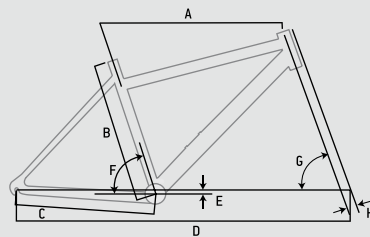

NERGETIC

WHEEL 700C

SPEED 21

trekking off road

FRAME TREKKING, AL6061-T4/T6, 42/47/53/58cm
FORK RST NEON-T, 60mm, ADJ. PRELOAD
TRANSMISSION SHIMANO, RD-TX35, PROWHEEL FC
BRAKES MIRANDA ELEGANCE COLD FORGED V-BRAKES

COLOR OPTIONS SATIN BLACK / BLUE, WHITE / LIME GREEN, SATIN BLACK / RED

FRAME GEOMETRY CHART					
FRAME SIZE	42	47	53	58	62
A TOP TUBE	575	581	589	597	604
B SEAT TUBE	420	470	530	580	620
C REAR CENTER	450	450	450	450	450
D WHEEL BASE	1073	1079	1087	1095	1103
E B.B. DROP	55	55	55	55	55
F SEAT ANGLE	73°	73°	73°	73°	73°
G HEAD ANGLE	71°	71°	71°	71°	71°
H OFFSET	45	45	45	45	45

NERGETIC L

WHEEL 700C

SPEED 21

trekking off road

FRAME TREKKING, AL6061-T4/T6, 40/46/53cm
FORK RST NEON-T, 60mm, ADJ. PRELOAD
TRANSMISSION SHIMANO, RD-TX35, PROWHEEL FC
BRAKES MIRANDA ELEGANCE COLD FORGED V-BRAKES

COLOR OPTIONS WHITE / LIME GREEN, SATIN RAF BLUE, WHITE / MAGENTA