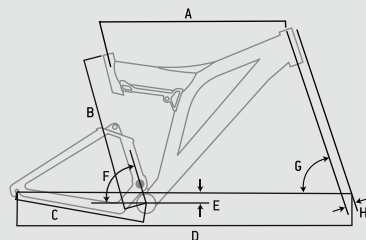

full suspension

full suspension

STROKE

WHEEL 26"

SPEED 24

FRAME	ACTIVE SUSPENSION, AL7005-T4/T6, 42/47/52/57cm
FORK	RST BLAZE-ML, 100mm, MECHANICAL LOCK OUT
REAR SHOCK	KIND-SHOCK A5-RE AIR
TRANSMISSION	SHIMANO ACERA, RD-M390, SHIMANO FC-M171
BRAKES	SHIMANO BR-M446 HYDRAULIC DISC BRAKES, 180/160mm ROTORS
COLOR	WHITE / RED