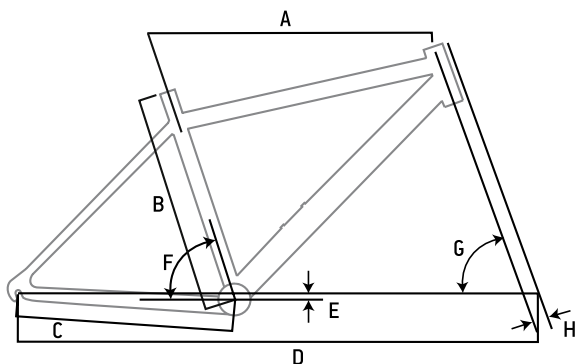

FRAME GEOMETRY CHART

STAGE team

FRAME SIZE	480	500	520	540	560	580	600	620
A TOP TUBE	494.6	514.8	524.2	535.4	551.6	565.5	579.6	594.1
B SEAT TUBE	490	510	520	540	560	580	600	620
C REAR CENTER	406	406	406	406	406	406	408	408
D WHEEL BASE	953.8	969.7	971.0	976.5	991.6	997.2	1008.6	1017.6
E B.B. DROP	68	68	68	68	68	68	68	68
F SEAT ANGLE	74°30'	74°30'	74°	73°30'	73°30'	73°	72°30'	72°
G HEAD ANGLE	72°	72°30'	73°	73°	73°	73°30'	73°30'	73°30'
H OFFSET	45	45	45	45	45	45	45	45