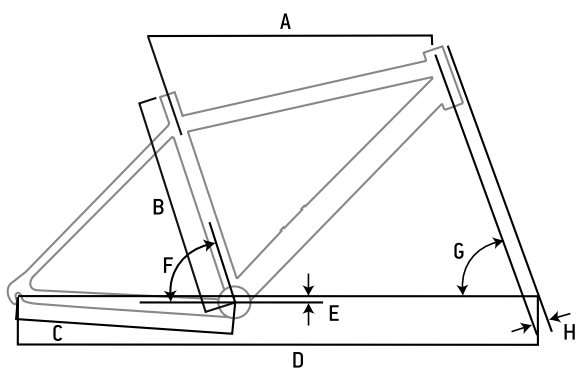

STAGE comp

FRAME SIZE	440	480	520	560
A TOP TUBE	530	547	570	590
B SEAT TUBE	440	480	520	560
C REAR CENTER	408	408	408	408
D WHEEL BASE	976	985	999	1008
E B.B. DROP	68	68	68	68
F SEAT ANGLE	74°	73°30'	73°	72°30'
G HEAD ANGLE	72°	72°30'	73°	73°30'
H OFFSET	45	45	45	45