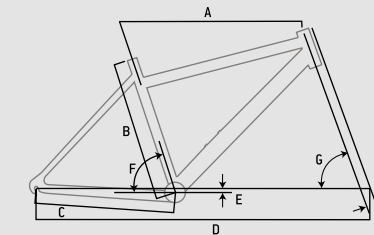

FRAME GEOMETRY CHART				
FRAME SIZE	410	460	510	560
A TOP TUBE	555	578	589	610
B SEAT TUBE	415	465	515	565
C REAR CENTER	425	425	425	425
D WHEEL BASE	1043	1062	1068	1089
E B.B. DROP	38	38	38	38
F SEAT ANGLE	74°	73°30'	73°30'	73°30'
G HEAD ANGLE	70°30'	70°30'	71°	71°
H OFFSET	39	39	39	39