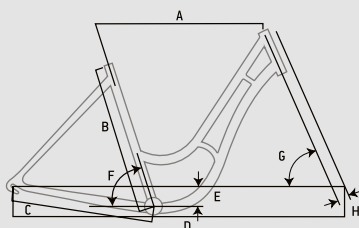

FRAME AL6061-T4/T6 CITY-LOOP, 40/46/51cm

FORK RIGID HI-TEN

TRANSMISSION SHIMANO TX35 7sp or NEXUS-3sp or SS

BRAKES MIRANDA ELEGANCE COLD FORGED V-BRAKES

COLOR OPTION SATIN ANTHRACITE

FRAME GEOMETRY CHART