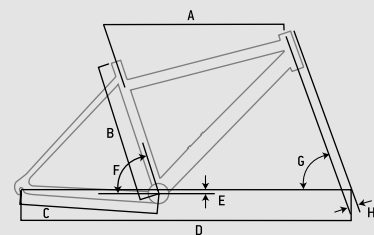

FRAME AL7005-T4/T6 TREKKING,
M:42/46/50/54/58cm, L:40/44/48/52cm, W:40/46/53cm

FORK RST NEON-PRO-ML, 75mm TRAVEL, PRELOAD
& MECHANICAL LOCKOUT

TRANSMISSION SHIMANO NEW-ALIVIO M430, SHIMANO NEW-ALIVIO M430
OCTALINK 48/36/26T*170/175mm

BRAKES SHIMANO M422 V-BRAKES

FRAME GEOMETRY CHART