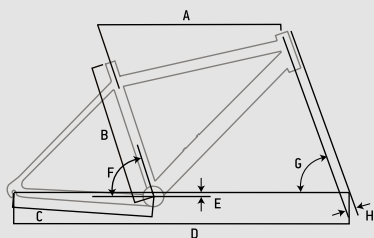

FRAME GEOMETRY CHART			
FRAME SIZE	420	470	530
A TOP TUBE	557	578	594
B SEAT TUBE	420	470	530
C REAR CENTER	435	435	435
D WHEEL BASE	1042	1064	1076
E B.B. DROP	46	46	46
F SEAT ANGLE	73°	73°	72°30'
G HEAD ANGLE	70°30'	70°30'	70°30'
H OFFSET	38	38	38

For frame geometry chart of Ladies version, refer to page 108

65

INNERCITY

WHEEL 700C
SPEED Nexus-8
or Nexus-3