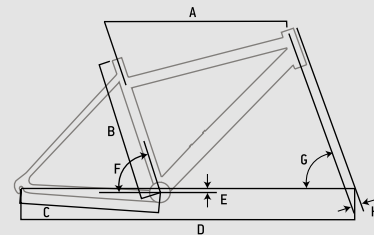

FRAME GEOMETRY CHART			
FRAME SIZE	410	460	510
A TOP TUBE	571	582	600
B SEAT TUBE	411	462	513
C REAR CENTER	425	425	425
D WHEEL BASE	1038	1049	1080
E B.B. DROP	35	35	35
F SEAT ANGLE	72°24'	72°24'	72°24'
G HEAD ANGLE	71°	71°	71°
H OFFSET	38	38	38