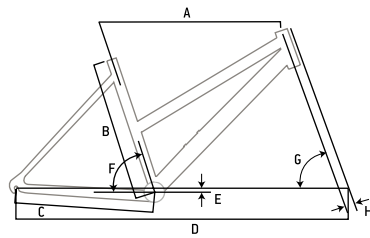

CITYRUN L / INDIGO L