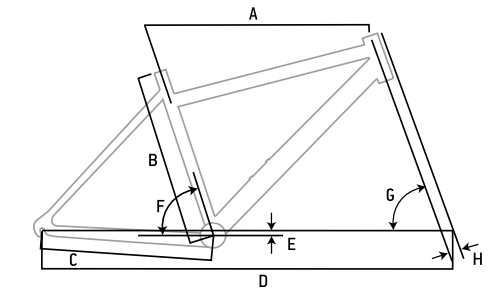

We can only thank them and promise that riding an Ideal bicycle will remain a joy thanks to them.

FRAME GEOMETRY CHART				
FRAME SIZE	400	440	490	530
A TOP TUBE	556	580	595	605
B SEAT TUBE	400	440	490	530
C REAR CENTER	415	420	425	430
D WHEEL BASE	1033	1058	1079	1096
E B.B. DROP	38	38	38	38
F SEAT ANGLE	73°	73°	73°	73°
G HEAD ANGLE	70°	70°	70°	70°
H OFFSET	38	38	38	38