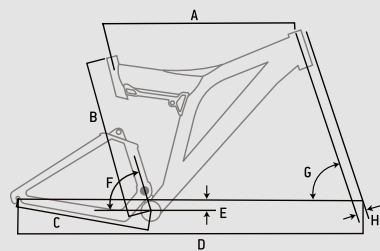

FRAME AL7005-T4/T6 ACTIVE-GEOMETRY SUSPENSION 42/47/52/57cm
FORK RST CAPA-ML, 80mm TRAVEL, PRELOAD & MECHANICAL-LOCKOUT
TRANSMISSION SHIMANO ACERA M360, SHIMANO M171 42/34/24T*170mm
BRAKES PROMAX MECHANICAL DISCS

FRAME GEOMETRY CHART				
FRAME SIZE	420	470	520	570
A TOP TUBE	554	577	588	611
B SEAT TUBE	420	470	520	570
C REAR CENTER	425	425	425	425
D WHEEL BASE	1046	1069	1081	1104
E B.B. DROP	16	16	16	16
F SEAT ANGLE	73°30'	73°30'	73°30'	73°30'
G HEAD ANGLE	71°	71°	71°	71°
H OFFSET	45	45	45	45

FRAME AL7005-T4/T6 ACTIVE-GEOMETRY SUSPENSION 42/47/52/57cm
FORK ZOOM BRAVO, 50mm TRAVEL
TRANSMISSION SHIMANO ACERA M360, SHIMANO M171 42/34/24T*170mm
BRAKES MIRANDA ELEGANCE COLD FORGED V-BRAKES