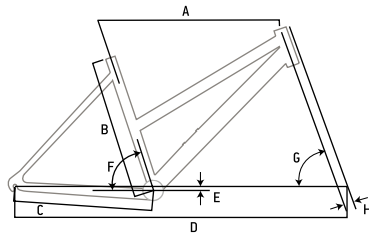

FRAME GEOMETRY CHART

FREEDER L