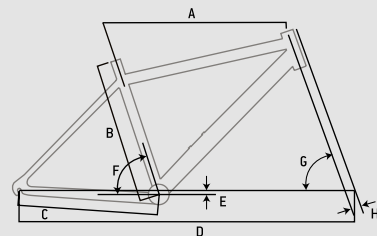

FRAME AL7005-T4/T6 BUTTED SUPER LIGHT COMPACT
40/45/50/55/60cm

FORK UD-CARBON W/ALLOY STEERER, CROWN & DROPOUTS

TRANSMISSION SHIMANO TIAGRA 4500, SHIMANO SORA 3450 COMPACT
DOUBLE 50/34T*170/175mm

BRAKES SHIMANO SORA 3400 CALIPERS

FRAME GEOMETRY CHART					
FRAME SIZE	400	450	500	550	600
A TOP TUBE	514	535	555	585	605
B SEAT TUBE	400	450	500	550	600
C REAR CENTER	405	405	405	405	405
D WHEEL BASE	975	976	983	999	1018
E B.B. DROP	69	69	69	69	69
F SEAT ANGLE	74°30'	74°	73°30'	73°	73°
G HEAD ANGLE	71°	72°	73°	74°	74°
H OFFSET	50	43	43	43	43

FRAME AL7005-T4/T6 BUTTED SUPER LIGHT COMPACT 40/45/50/55/60cm

FORK UD-CARBON W/ALLOY STEERER, CROWN & DROPOUTS

TRANSMISSION SHIMANO SORA 3400, SHIMANO 2350 COMPACT DOUBLE
50/34T*175mm

BRAKES PROMAX ALLOY FORGED CALIPERS