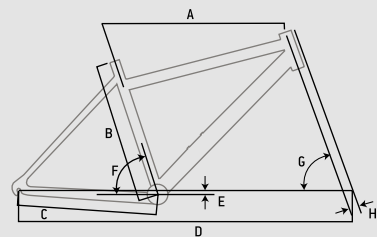

FRAME GEOMETRY CHART					
FRAME SIZE	420	460	500	540	580
A TOP TUBE	580	580	590	600	615
B SEAT TUBE	420	460	500	540	580
C REAR CENTER	440	440	440	440	440
D WHEEL BASE	1074	1074	1085	1095	1111
E B.B. DROP	50	50	50	50	50
F SEAT ANGLE	73°	73°	73°	73°	73°
G HEAD ANGLE	70°30'	70°30'	70°30'	70°30'	70°30'
H OFFSET	45	45	45	45	45

For frame geometry chart of Ladies version, refer to page 108

39

MEGISTO
disc

WHEEL 700C
SPEED 24