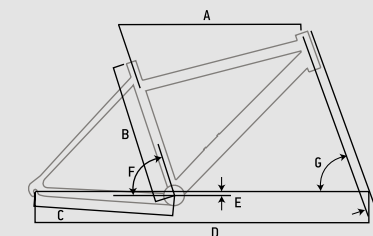

FRAME GEOMETRY CHART					
FRAME SIZE	420	460	500	540	580
A TOP TUBE	580	580	590	600	615
B SEAT TUBE	420	460	500	540	580
C REAR CENTER	440	440	440	440	440
D WHEEL BASE	1074	1074	1085	1095	1111
E B.B. DROP	50	50	50	50	50
F SEAT ANGLE	73°	73°	73°	73°	73°
G HEAD ANGLE	70°30'	70°30'	70°30'	70°30'	70°30'
H OFFSET	45	45	45	45	45

For frame geometry chart of Ladies version, refer to page 108