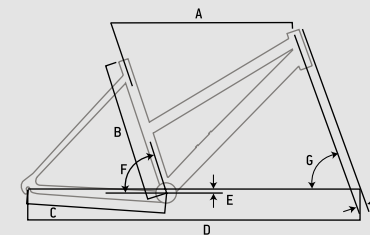

FRAME GEOMETRY CHART				
FRAME SIZE	400	460	530	580
A TOP TUBE	563	581	589	589
B SEAT TUBE	400	460	530	580
C REAR CENTER	450	450	450	450
D WHEEL BASE	1059	1079	1087	1087
E B.B. DROP	55	55	55	55
F SEAT ANGLE	73°	73°	73°	73°
G HEAD ANGLE	71°	71°	71°	71°
H OFFSET	45	45	45	45