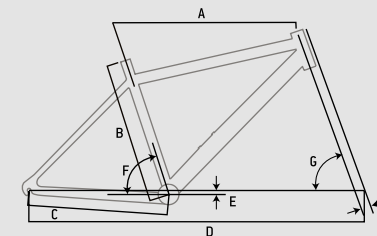

FRAME GEOMETRY CHART					
FRAME SIZE	400	450	500	550	600
A TOP TUBE	514	535	555	585	605
B SEAT TUBE	400	450	500	550	600
C REAR CENTER	405	405	405	405	405
D WHEEL BASE	975	976	983	999	1018
E B.B. DROP	69	69	69	69	69
F SEAT ANGLE	74°30'	74°	73°30'	73°	73°
G HEAD ANGLE	71°	72°	73°	74°	74°
H OFFSET	50	43	43	43	43