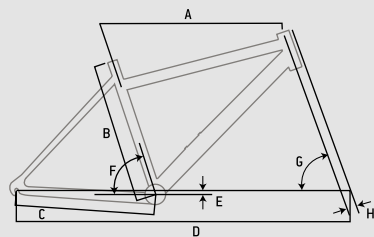

20

FREEDER  
discWHEEL 26"  
SPEED 21

FRAME AL6061-T4/T6 MTB-HARDTAIL, 38/41/46/51/56cm

FORK ZOOM BRAVO, 50mm TRAVEL

TRANSMISSION SHIMANO TX35

BRAKES PROMAX MECHANICAL DISCS

FRAME GEOMETRY CHART					
FRAME SIZE	380	410	460	510	560
A TOP TUBE	553	553	576	587	608
B SEAT TUBE	380	415	465	515	565
C REAR CENTER	425	425	425	425	425
D WHEEL BASE	1044	1044	1061	1067	1089
E B.B. DROP	38	38	38	38	38
F SEAT ANGLE	74°	74°	73°30'	73°30'	73°30'
G HEAD ANGLE	70°30'	70°30'	70°30'	71°	71°
H OFFSET	39	39	39	39	39