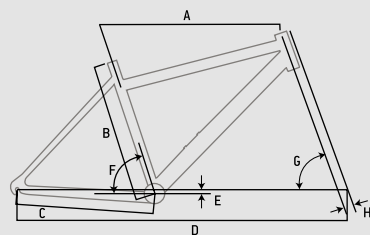

FRAME AL7005-T4/T6 TREKKING,
M:42/46/50/54/58cm, L:40/44/48/52cm, W:40/46/53cm

FORK RST NEON-PRO-T, 75mm TRAVEL, PRELOAD ADJUSTMENT

TRANSMISSION SHIMANO NEW-ALIVIO M430, SHIMANO M171
48/38/28T*170mm or Nexus-8

BRAKES SHIMANO M422 V-BRAKES

FRAME GEOMETRY CHART