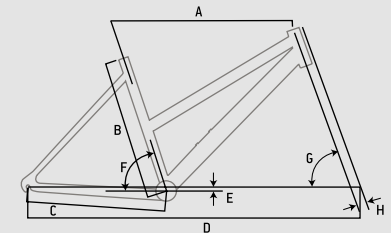

FRAME GEOMETRY CHART			
FRAME SIZE	400	460	530
A TOP TUBE	563	581	589
B SEAT TUBE	400	460	530
C REAR CENTER	450	450	450
D WHEEL BASE	1059	1079	1087
E B.B. DROP	55	55	55
F SEAT ANGLE	73°	73°	73°
G HEAD ANGLE	71°	71°	71°
H OFFSET	45	45	45

45