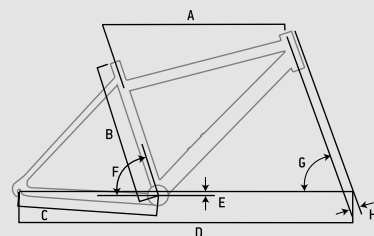

FRAME GEOMETRY CHART					
FRAME SIZE	420	460	500	540	580
A TOP TUBE	580	580	590	600	615
B SEAT TUBE	420	460	500	540	580
C REAR CENTER	440	440	440	440	440
D WHEEL BASE	1074	1074	1085	1095	1111
E B.B. DROP	50	50	50	50	50
F SEAT ANGLE	73°	73°	73°	73°	73°
G HEAD ANGLE	70°30'	70°30'	70°30'	70°30'	70°30'
H OFFSET	45	45	45	45	45

For frame geometry chart of Ladies version, refer to page 108

51

INDIGO

WHEEL 700C
SPEED 21