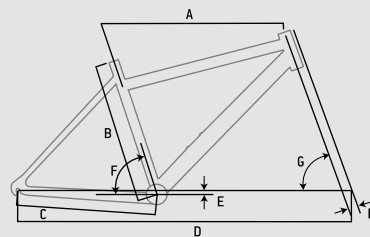

44

ENERGETIC

WHEEL 700C  
SPEED 21

FRAME AL6061-T4/T6 CROSS-TREKKING,  
M:42/47/53/58cm, L:40/46/53cm

FORK ZOOM BRAVO, 30mm TRAVEL

TRANSMISSION SHIMANO TX35

BRAKES MIRANDA ELEGANCE COLD FORGED V-BRAKES

FRAME GEOMETRY CHART				
FRAME SIZE	420	470	530	580
A TOP TUBE	575	581	589	596
B SEAT TUBE	420	470	530	580
C REAR CENTER	450	450	450	450
D WHEEL BASE	1071	1077	1087	1094
E B.B. DROP	55	55	55	55
F SEAT ANGLE	73°	73°	73°	73°
G HEAD ANGLE	71°	71°	71°	71°
H OFFSET	45	45	45	45