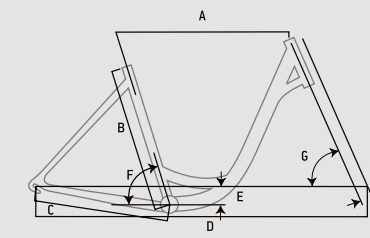

BRAKES MIRANDA ELEGANCE COLD FORGED V-BRAKES

FRAME GEOMETRY CHART			
FRAME SIZE	400	460	530
A TOP TUBE	636	646	656
B SEAT TUBE	400	460	530
C REAR CENTER	470	470	470
D WHEEL BASE	1137	1147	1157
E B.B. DROP	65	65	65
F SEAT ANGLE	70°	70°	70°
G HEAD ANGLE	69°	69°	69°
H OFFSET	45	45	45