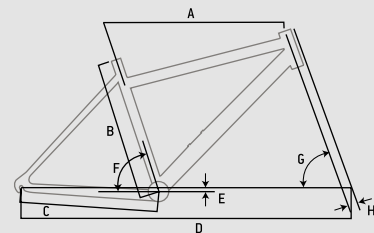

FRAME AL7005-T4/T6 TREKKING,
M:42/46/50/54/58cm, L:40/44/48/52cm, W:40/46/53cm

FORK RST SINGLE-SHOCK-M7-T HEAD-SHOCK, 40mm TRAVEL,
PRELOAD ADJUSTMENT

TRANSMISSION SHIMANO XT M772 SHADOW, SHIMANO DEORE M590
48/36/26T*170/175mm, W/BB

BRAKES SHIMANO DEORE M590 V-BRAKES

For frame geometry chart of Ladies and Wave version, refer to page 108