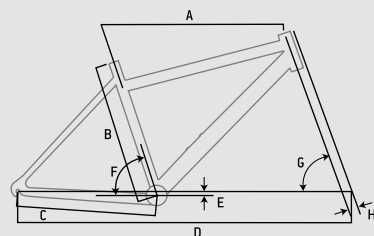

FRAME AL6061-T4/T6 CROSS-TREKKING,
M:42/47/53/58cm, L:40/46/53cm

FORK RST 777-T, 50mm TRAVEL, PRELOAD ADJUSTMENT

TRANSMISSION SHIMANO ACERA M360, SHIMANO M131 48/38/28T*170mm

BRAKES MIRANDA ELEGANCE COLD FORGED V-BRAKES

FRAME GEOMETRY CHART				
FRAME SIZE	420	470	530	580
A TOP TUBE	575	581	589	596
B SEAT TUBE	420	470	530	580
C REAR CENTER	450	450	450	450
D WHEEL BASE	1071	1077	1087	1094
E B.B. DROP	55	55	55	55
F SEAT ANGLE	73°	73°	73°	73°
G HEAD ANGLE	71°	71°	71°	71°
H OFFSET	45	45	45	45