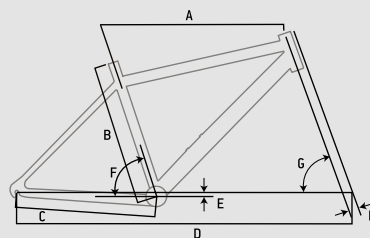

FRAME AL6061-T4/T6 TREKKING, M:42/47/53/58cm,
AL7005-T4/T6 TREKKING, L/W:40/46/53cm

FORK ZOOM BRAVO 30mm TRAVEL

TRANSMISSION SHIMANO TX35 or NEXUS-3sp

BRAKES MIRANDA ELEGANCE, COLD FORGED V-BRAKES

OPTION RIGID HI-TEN FORK

FRAME GEOMETRY CHART