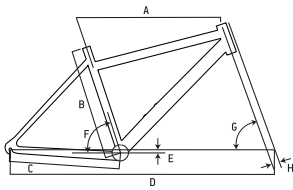

FRAME GEOMETRY CHART

RACE PRO team

FRAME GEOMETRY CHART				
FRAME SIZE	S-16"	M-17.5"	L-19.5"	XL-21"
A TOP TUBE (PARALLEL)	555.9	579.9	595.3	605.3
B SEAT TUBE	400	440	490	530
C REAR CENTER	415	420	425	430
D WHEEL BASE	1033.4	1058.4	1079.5	1095.6
E B.B. DROP	38	38	38	38
F SEAT ANGLE	73°	73°	73°	73°
G HEAD ANGLE	70°	70°	70°	70°
H OFFSET	38	38	38	38

RACE PRO comp

FRAME GEOMETRY CHART			
FRAME SIZE	S-16"	M-18"	L-20"
A TOP TUBE (PARALLEL)	569.1	582	600
B SEAT TUBE	406	457	508
C REAR CENTER	425	425	425
D WHEEL BASE	1037.9	1048.7	1080
E B.B. DROP	35	35	35
F SEAT ANGLE	72°24'	72°24'	72°30'
G HEAD ANGLE	71°	71°	71°
H OFFSET	38	38	38

RACE PRO / TRAXER-01 / TRAXER-02

FRAME GEOMETRY CHART						
FRAME SIZE	XS-400	S-440	M-480	L-520	XL-560	XXL-600
A TOP TUBE (PARALLEL)	570	580	595	605	620	620
B SEAT TUBE	400	440	480	520	560	600
C REAR CENTER	425	425	425	425	425	425
D WHEEL BASE	1050.2	1060.4	1075.4	1086.1	1101.7	1102
E B.B. DROP	35	35	35	35	35	35
F SEAT ANGLE	72°	72°	72°	72°	72°	72°
G HEAD ANGLE	70°	70°	70°	70°	70°	70°
H OFFSET	45	45	45	45	45	45