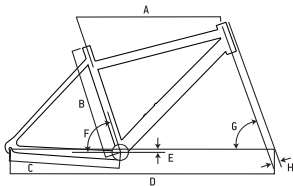

STAGE team / STAGE pro

FRAME GEOMETRY CHART				
FRAME SIZE	S-440	M-480	L-520	XL-560
A TOP TUBE (PARALLEL)	529.6	547	570	590
B SEAT TUBE	440	480	520	560
C REAR CENTER	408	408	408	408
D WHEEL BASE	975.9	984.8	998.6	1008.5
E B.B. DROP	68	68	68	68
F SEAT ANGLE	74°	73°30'	73°	72°30'
G HEAD ANGLE	72°	72°30'	73°	73°30'
H OFFSET	45	45	45	45